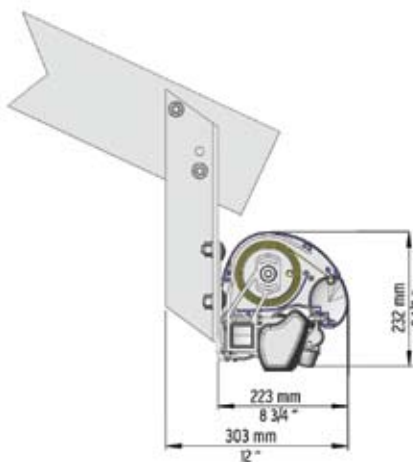

PRIMASOL

Solidux is the leader in quality awning systems for the discerning customer. Assembled in North America, Solidux awning systems share in the long history of exceptionally engineered German products, with an unwavering standard of designing and manufacturing exceptional quality products of lasting value.

Committed to superior design and custom made for you, a Solidux awning is set apart by its fine details and precise yet simple operation. Featuring the strongest arm in North America, a Solidux awning is more wind resistant and sure to keep your awning fabric tight and even.

Offering the ultimate in awning products with a wide range of fabrics to choose from, Solidux is proud to stand behind awnings that are truly the class of the industry.

Joist Mount